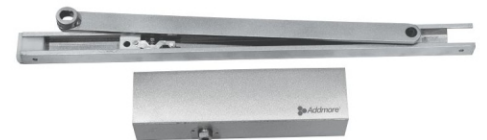

AFS-9400
Double Spring Floor Hinge
₹ 8200.00

Tested to 300000 Cycles

900mm
Door Weight 80 Kg.
2700mm
Cover Plate
304
STAINLESS STEEL

AFS-6600
Single Spring Floor Hinge
₹ 3000.00

Tested to 500000 Cycles

1100mm
Door Weight 100 Kg.
2700mm
Cover Plate
304
STAINLESS STEEL

AFS-8400
Double Spring Floor Hinge
₹ 5000.00

Hydraulic Bottom Patch

1000mm
Door Weight 90 Kg.
2700mm
Cover Plate
304
STAINLESS STEEL

AHFP-105
Hydraulic Bottom Patch
₹ 9000.00

Door Closer

Surface Mounted Door Closer
ADC-01- 60Kg. ₹ 1500.00
ADC-02- 120Kg. ₹ 6000.00

Surface Mounted Door Closer with Hold open at 90° (Pelmet Arm)
APDC-01- 60Kg. ₹ 8000.00 (Black)
APDC-02- 120Kg. ₹ 12000.00 (Black)

Surface Mounted Door Closer with Hold open at 90° (Pelmet Arm)
APDC-01- 60Kg. ₹ 7000.00 (Silver)
APDC-02- 120Kg. ₹ 11000.00 (Silver)