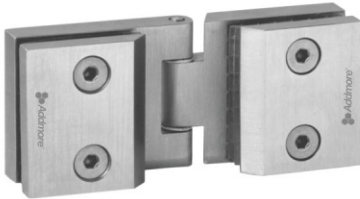

AFP-01
Fin Plate 300mm
₹ 10000.00

AFP-02
Fin Plate 400mm
₹ 13000.00

Splice Plates SS 304

ASP-01
Splice Plate 300mm
₹ 10000.00

ASP-02
Splice Plate 400mm
₹ 13000.00

Canopy Fitting SS 316

ACF-01
Wall to Glass Connector
₹ 2030.00

ACF-02
Rod to Glass Connector
₹ 1630.00

ACF-03
Wall to Rod Connector
₹ 1280.00

ACF-05
Wire Rope to Glass Connector
₹ 2650.00

ACF-06
Wire Rope to Wall Connector
₹ 1130.00 (Matt)

ACF-07 (SS 316)
Canopy Rod with Thread
₹ 3840.00 (2 Mtr.)
₹ 5660.00 (3 Mtr.)

ACF-08
Wire Rope 12mm Thick
₹ 1700.00 (Per Mtr.)

ACF-09
Locking System for Wire Rope
₹ 1050.00

Mini Hinges

AMH-01
Mini Hinge without Spring Glass to Glass
Glass Thickness : 6-8mm
₹ 1760.00

AMH-02
Mini Hinge without Spring Wall to Glass
Glass Thickness : 6-8mm
₹ 1100.00