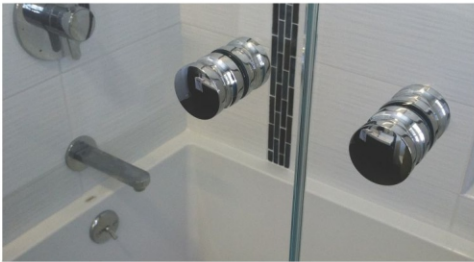

ADK-01
Glass Door Knob
₹ 560.00