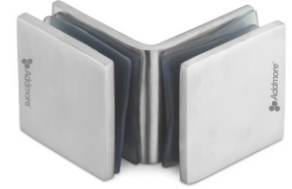

AGC-03
Glass to Glass 90° Connector
₹ 360.00