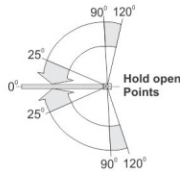

 **Addmore**[®]
Elegant Glass Hardware

Product Catalogue

Floor Spring

Colour Available : Black Rose Gold Gold

Tested to 1000000 Cycles

Cover Plate

Super Spring

1200mm
Door Weight 120 Kg.
2700mm