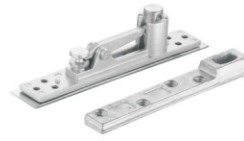

APF-04 (Big L)
 Over Panel with Side Panel
 Connecting Patch with Pivot
 ₹ 2000.00

APF-05 (Small L)
 Over Panel with Side Panel
 Connecting Patch
 ₹ 1500.00

AFS-GDP
 Top Pivot
 ₹ 250.00

APF-07
 Bottom/ Center Door Patch Lock
 ₹ 2100.00

APF-07 (F)
 Center Lock Strike Box
 ₹ 1500.00

APF-08
 Wall to Glass Connecting Patch
 ₹ 650.00

APF-09
 Glass to Glass Connecting Patch
 with Wall/ Ceiling
 ₹ 1000.00

APF-11
 Mini Floor Hinge
 ₹ 1000.00

AFS-ACC-TP/BP
 Top & Bottom Pivot for
 Wooden / Aluminium Door Accessories
 ₹ 600.00

AGDS
 Door Stopper
 ₹ 250.00

Combo Door Set

AFS-6600 (5 in 1) ₹ 7350.00
 Floor Hinge, Bottom Patch, Top Patch,
 Door Lock, Top Pivot

AFS-6600 (4 in 1) ₹ 5250.00
 Floor Hinge, Bottom Patch, Top Patch, Top Pivot